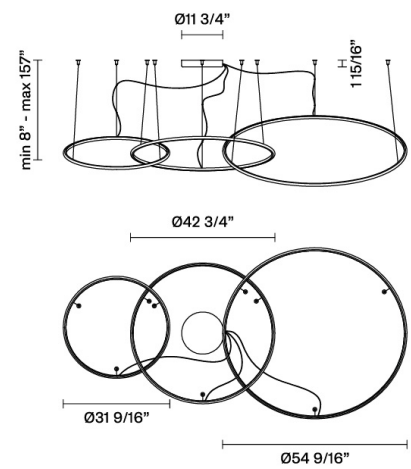

Olympic

F45A11A01

Lorenzo Truant

Fixture Type

Project Name

Description

Composition with the three pendants with white painted aluminium structure and plastic material diffuser.

Voltage

120V

Specs

DRY

Light source

LED 1x230W-120°
3000K
24850lm Cri >80

Notes

Composition with the three suspensions

Included accessories

LED
Dimmable electronic driver

Dimensions

Material

Aluminum - Plastic

Color

White

Other colors available

Check online www.fabbian.us