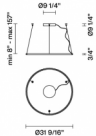

Olympic F45

Other options

	code	electrification	technical info
	F45 A01 A 01	LED 120V x56W-120° 3000K 6000lm Cri >80	DRY