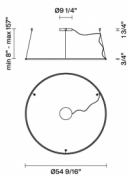

F45 A05 A 01	LED 120V x98W-120° 3000K 10600lm Cri >80	DRY