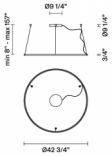

In the same family

Pendant

Olympic F45

Other options

	code	electrification	technical info
	F45 A01 A 01	LED 120V x56W-120° 3000K 6000lm Cri >80	 DRY

	F45 A03 A 01	LED 120V x76W-120° 3000K 8250lm Cri >80	 DRY
---	---------------------	--	--