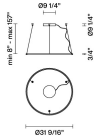

Olympic F45

Other options

	code	electrification	technical info
	F45 A01 A 01	LED 120V 1x56W-120° 3000K 6000lm Cri >80	DRY