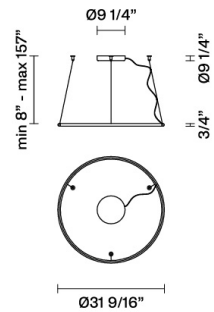

Olympic F45A01A01

Lorenzo Truant

Fixture Type
Project Name

Description

Pendant lamp with white painted aluminium structure and plastic material diffuser.

Dimensions

Voltage
120V

Specs
 **DRY**

Light source

LED 1x56W-120°
3000K
6000lm Cri >80

Material
Aluminum - Plastic

Color
 White

Other colors available
Check online www.fabbian.us

Notes

Included accessories

LED
Dimmable electronic driver