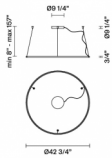

F45 A03 A 01	LED 120V 1x76W-120° 3000K 8250lm Cri >80	DRY