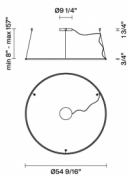

F45 A05 A 01	LED 120V 1x98W-120° 3000K 10600lm Cri >80	DRY