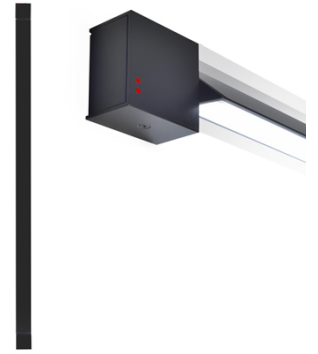

Pivot

F39G03A01

Vittorio Massimo

Fixture Type

Project Name

Dimensions

Description

Wall/ceiling lamp with white painted aluminium structure. Adjustable light fitting.

In the same family

Pivot

F39G03A21

Vittorio Massimo

Fixture Type

Project Name

Dimensions

Description

Wall/ceiling lamp with anthracite painted aluminium structure. Adjustable light fitting.

Voltage

24Vdc

Specs

DRY

Material

Aluminum

Light source