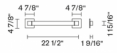

Pivot F39

Other options

	<i>code</i>	<i>electrification</i>	<i>technical info</i>
	F39 G01 A 01 F39 G01 A 21	LED 24Vdc 1x30W-120° 3000K 2500 Cri >80	DRY