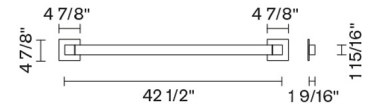

Pivot

F39G03A01

Vittorio Massimo

Fixture Type

Project Name

Dimensions

Description

Wall/ceiling lamp with white painted aluminium structure. Adjustable light fitting.