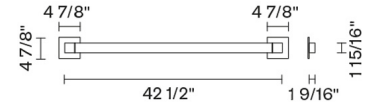

In the same family

Pivot

F39G03A21

Vittorio Massimo

Fixture Type

Project Name

Dimensions

Description