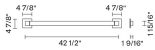

In the same family

Pivot F39

Other options

	<i>code</i>	<i>electrification</i>	<i>technical info</i>
	F39 G01 A 01 F39 G01 A 21	LED 24Vdc 1x30W-120° 3000K 2500 Cri >80	 DRY

	F39 G03 A 01 F39 G03 A 21	LED 24Vdc 1x50W-120° 3000K 5000 Cri >80	 DRY
---	--	--	--