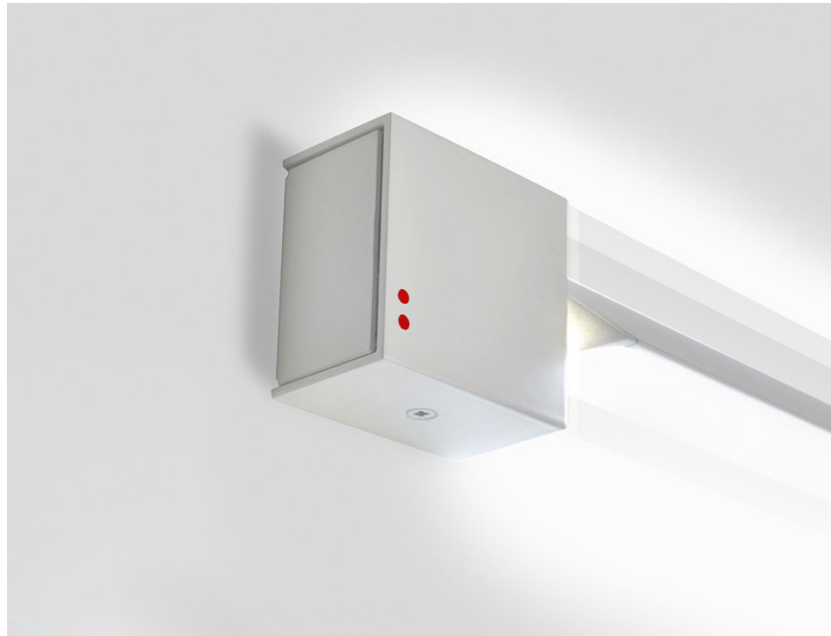

Pivot

F39G03A01

Vittorio Massimo

Fixture Type

Project Name

Dimensions

Description

Wall/ceiling lamp with white painted aluminium structure. Adjustable light fitting.

Voltage

24Vdc

Specs

DRY

Material

Aluminum

Light source

LED 1x50W-120°
3000K
5000 Cri >80

A55208 Dimmable converter for high brightness leds 60W 24Vdc - Input 120Vac - ELV dimming (max 1 spot)
A55210 Dimmable converter for high brightness leds 96W 24Vdc - Input 120Vac - 0..10V dimming - with j-box included (max 1 spot)

Wall/ceiling lamp with anthracite painted aluminium structure. Adjustable light fitting.

Voltage

24Vdc

Specs

DRY

Material

Aluminum

Light source