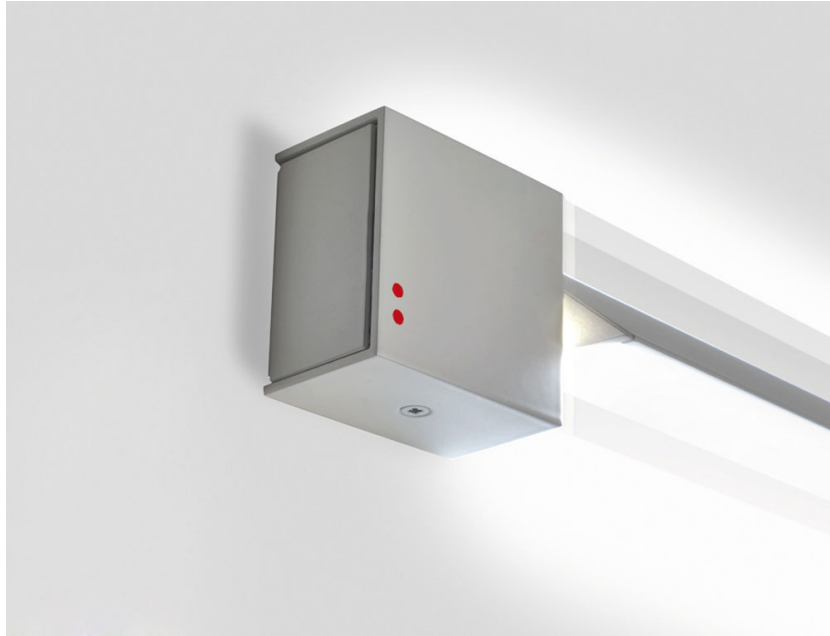

#### Description

Wall/ceiling lamp with white painted aluminium structure. Adjustable light fitting.

## Description

Wall/ceiling lamp with anthracite painted aluminium structure. Adjustable light fitting.

#### Description

Wall/ceiling lamp with grey painted aluminium structure. Adjustable light fitting.