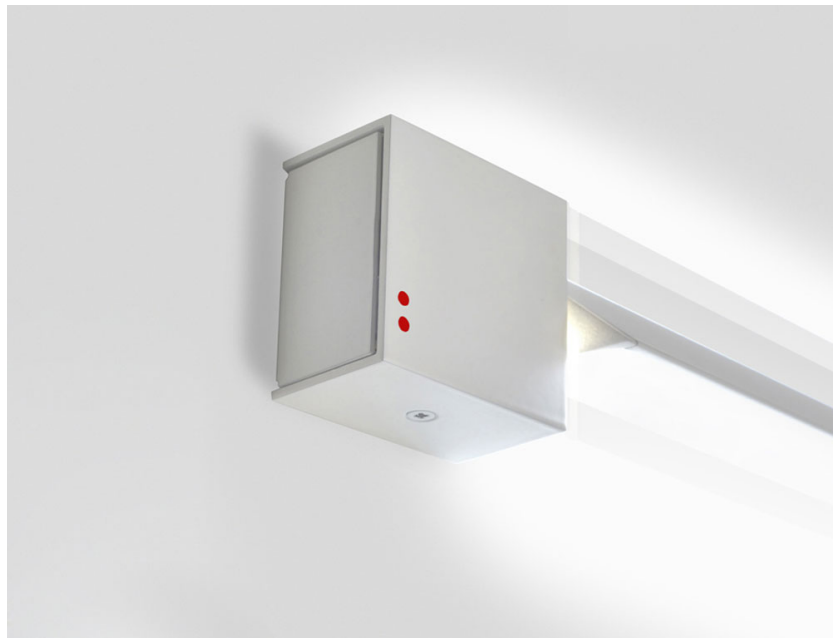

PIVOT

F39G0301

Vittorio Massimo

Dimensions

Description

Wall/ceiling lamp with white painted aluminium structure. Adjustable light fitting.

Voltage

24Vdc

Light source and alternative bulbs

LED 1x60W-120°
WHITE 3000K
5000lm CRI >80

Energetic class A++

Included accessories

LED

Not included accessories

Driver

Weight

Net: 0.7 kg
Gross: 1.59 kg

Packaging

Volume: 0.01 m³
Number of boxes: 1

Material

Aluminium

Available structure colours

- ☐ White
- ☒ Anthracite
- ☐ Light grey

In the same family

Specs