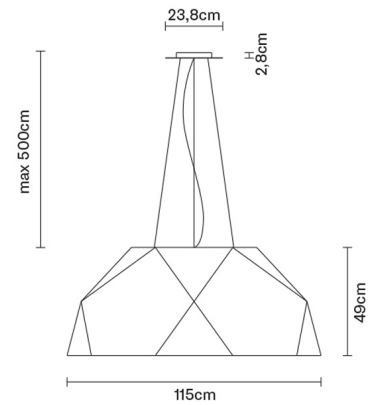

CRIO

D81A0301

Gio Minelli

Description

Pendant lamp with mat white painted aluminium. Diffuser in opaline PMMA.

Dimensions

Voltage

220-240V

- White
- Dark wood colour

Energetic class A

Not included accessories

Bulb

Weight

Net: 21.37 kg
Gross: 28.67 kg

Packaging

Volume: 1.016 m³
Number of boxes: 1

Specs

IP20

CRIO

D81A0348

Gio Minelli

Description

Pendant lamp with aluminium cover, coupled with dark natural wood foil. Diffuser in opaline PMMA.

Dimensions