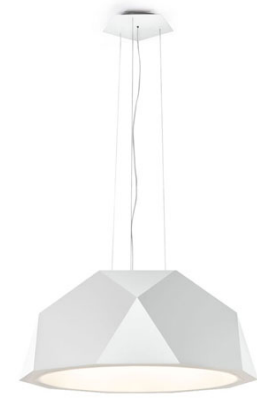

CRIO

D81A0301

Gio Minelli

Description

Pendant lamp with mat white painted aluminium. Diffuser in opaline PMMA.

Dimensions

Voltage

220-240V

Socket

10xE27

Material

Aluminium

Light source and alternative bulbs

cod. A10217C10

E27 10x22W
FBT

Available diffuser colours

- White
- Dark wood colour

Energetic class A

Not included accessories

Bulb

Weight

Net: 21.37 kg
Gross: 28.67 kg

Packaging

Volume: 1.016 m³
Number of boxes: 1

Specs

IP20

CRIO

D81A0348

Gio Minelli

Description

Pendant lamp with aluminium cover, coupled with dark natural wood foil. Diffuser in opaline PMMA.

Dimensions