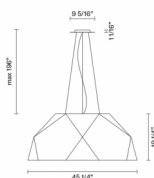

D81 A01 A 01	E26 120V	DRY
D81 A01 A 48	cod. A15216 5x18W	
D81 A01 A 69	WHITE 2700K 1250lm	

	D81 A13 A 01	LED 120-277V	DRY
	D81 A13 A 48	5x27.8W-120°	
	D81 A13 A 69	3000K 16650lm CRI >80