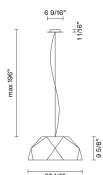

Crio D81

Other options

	code	electrification	technical info
	D81 A09 A 01	LED 120-277V	DRY
	D81 A09 A 48	5x17.5W-120°	
	D81 A09 A 69	3000K 6150lm CRI >80