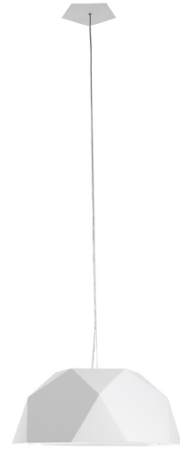

Crio

D81A01A01

Giovanni Minelli

Fixture Type

Project Name

Dimensions

Description

Pendant lamp with mat white painted aluminium. Diffuser in opaline PMMA.

Voltage

120V

Socket

5xE26

Specs

DRY

Material

Aluminum

Check online www.fabbian.us

Not included accessories

Bulb

Crio D81A01A48

Giovanni Minelli

Fixture Type
Project Name

Dimensions

Description

Pendant lamp with aluminium cover, coupled with dark natural wood foil. Diffuser in opaline PMMA.

Voltage
120V

Socket
5xE26

Specs
 DRY

Material
Aluminum - Wood

Light source

cod. A15216

E26 5x18W