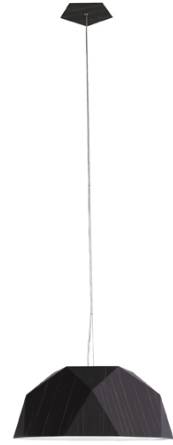

Crio

D81A01A01

Giovanni Minelli

Fixture Type

Project Name

Dimensions

Description

Pendant lamp with mat white painted aluminium. Diffuser in opaline PMMA.

Voltage

120V

Socket

5xE26

Specs

DRY

Material

Aluminum

Check online www.fabbian.us

Not included accessories

Bulb

Crio D81A01A48

Giovanni Minelli

Fixture Type
Project Name

Dimensions

Description

Pendant lamp with aluminium cover, coupled with dark natural wood foil. Diffuser in opaline PMMA.

Voltage
120V

Socket
5xE26

Specs
 DRY

Material
Aluminum - Wood

Light source

cod. A15216

E26 5x18W