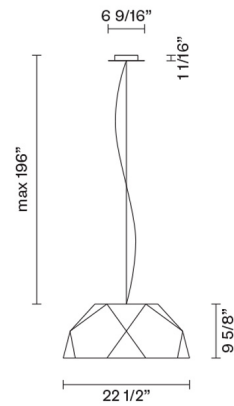

Check online www.fabbian.us

Not included accessories

Bulb

Crio D81A01A48

Giovanni Minelli

Fixture Type
Project Name

Dimensions

Description