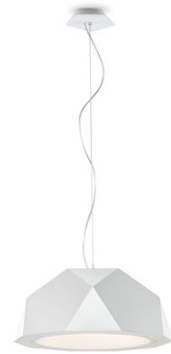

CRIO

**D81A0101**

Gio Minelli

## Description

Pendant lamp with mat white painted aluminium. Diffuser in opaline PMMA.

## Description

Pendant lamp with aluminium cover, coupled with dark natural wood foil. Diffuser in opaline PMMA.